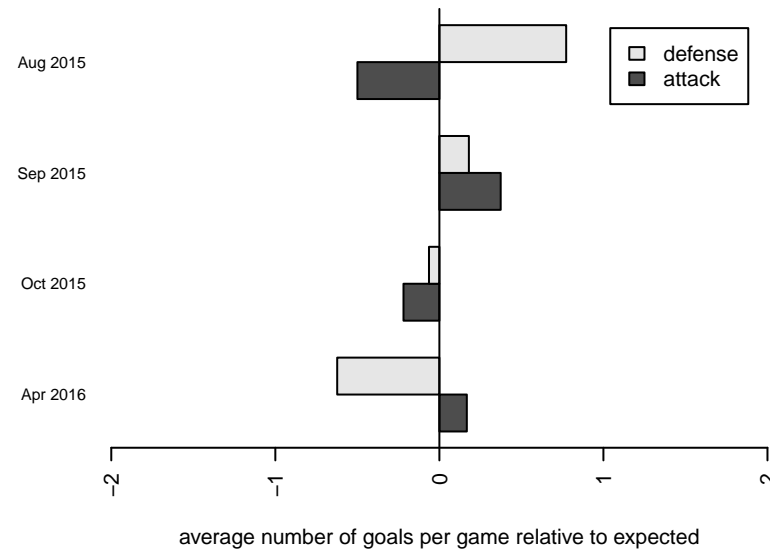

Performance relative to 13 month average