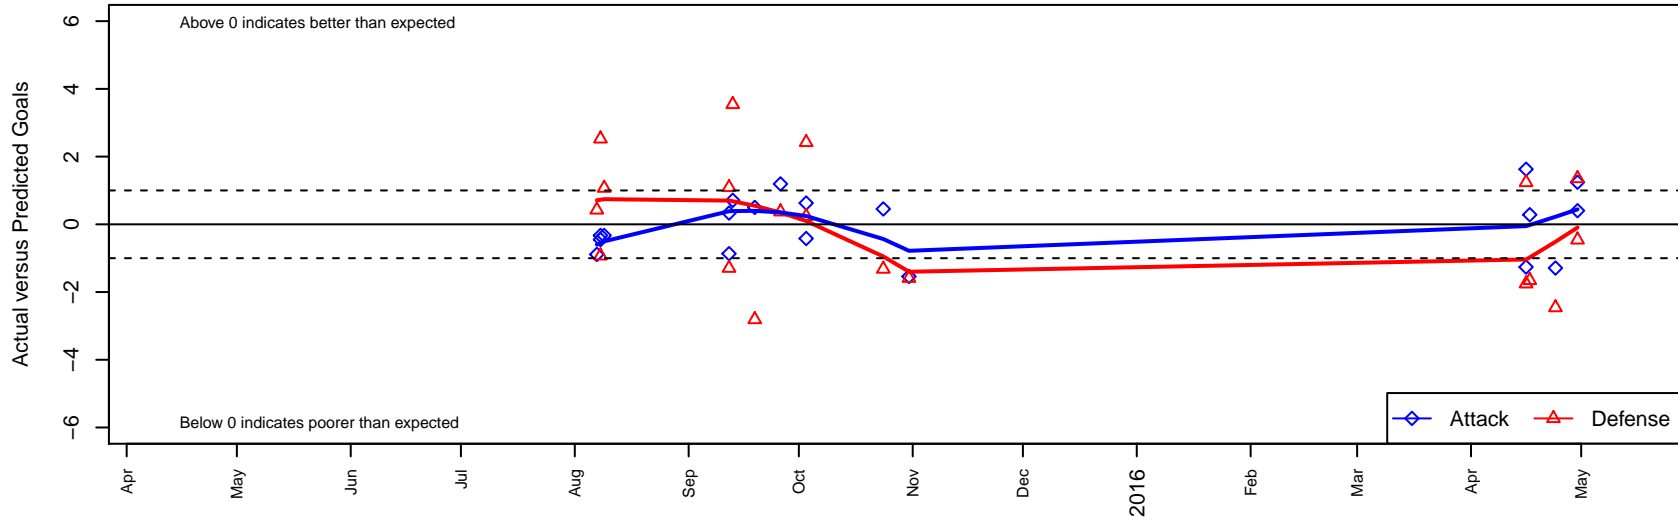

SSC Shadow Elite Dobson G04

Spokane SC Shadow

Spokane Valley, WA

G04 total strength=-49

attack=0.09 defense=0.03

fall league = NWL Group 1 U11, NWL Group 2

spr league = Spr PSPL-Inland Div 2 Blue U11

alt names used:

SHADOW ELITE DOBSON (WA)

SSC SHADOW G04 ELITE DOBSON

SSC SHADOW G04 ELITE DOBSON

SSC SHADOWSSC SHADOW ELITE DOBSON

Spokane Shadow ELITE Select Dobson

Venues played:

2015 Les Schwab NW Cup U11 U11

2015 Pend Orielle Cup Silver

2015 NWL Group 2 U11

2015 NWL Group 1 U11

2015 Spr PSPL-Inland Div 2 Blue U11

SSC Shadow Elite Dobson G04
Dots are actual minus expected GF (blue circles) and GA (red triangles).
Blue line is smoothed change in attack strength. Red is smoothed change in defense strength.

**attack and defense variance (black dot)
relative to other teams
and top 10 in region**

**attack and defense rating
relative to others at age
and all opponents in last 13 months**

Performance relative to 13 month average