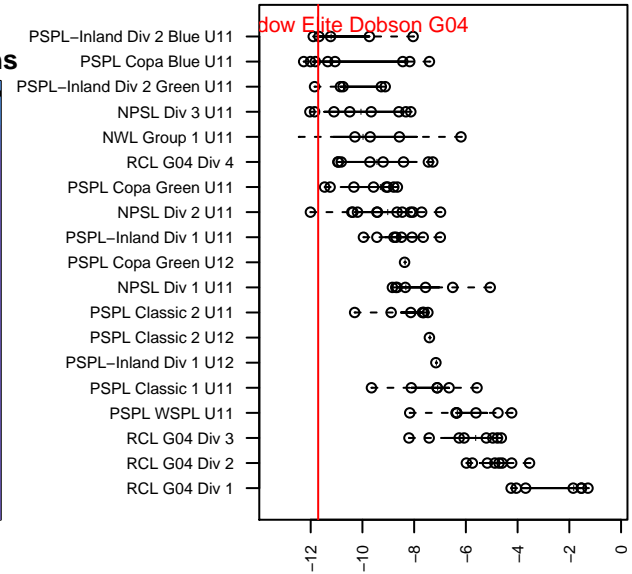

SSC Shadow Elite Dobson G04

Spokane SC Shadow

Spokane Valley, WA

G04 total strength=-49

attack=0.09 defense=0.03

fall league = NWL Group 1 U11, NWL Group 2

spr league = Spr PSPL-Inland Div 2 Blue U11

alt names used:

2015 NWL Group 2 U11

2015 NWL Group 1 U11

2015 Spr PSPL-Inland Div 2 Blue U11

SSC Shadow Elite Dobson G04
Dots are actual minus expected GF (blue circles) and GA (red triangles).
Blue line is smoothed change in attack strength. Red is smoothed change in defense strength.

**attack and defense variance (black dot)
relative to other teams
and top 10 in region**

**attack and defense rating
relative to others at age
and all opponents in last 13 months**

Performance relative to 13 month average