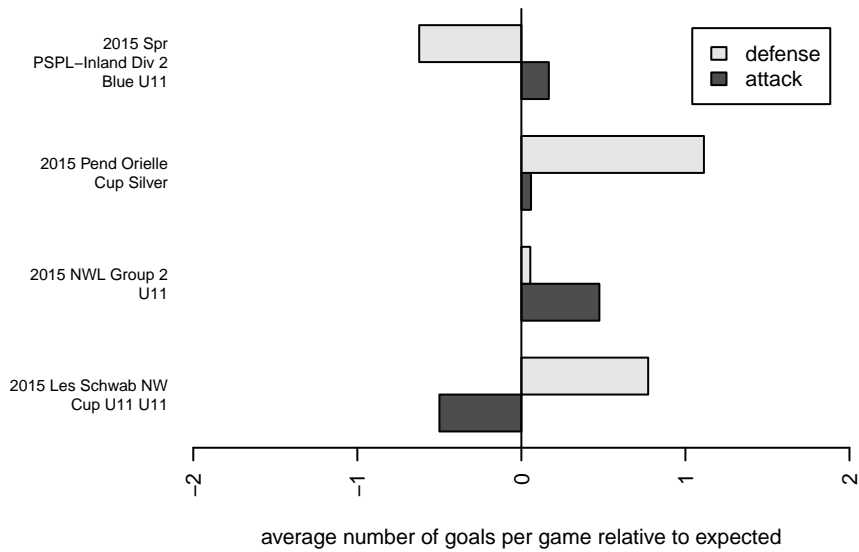

2015 NWL Group 2 U11

2015 NWL Group 1 U11

2015 Spr PSPL-Inland Div 2 Blue U11

SSC Shadow Elite Dobson G04
Dots are actual minus expected GF (blue circles) and GA (red triangles).
Blue line is smoothed change in attack strength. Red is smoothed change in defense strength.

**attack and defense variance (black dot)
relative to other teams
and top 10 in region**

**attack and defense rating
relative to others at age
and all opponents in last 13 months**

Performance relative to 13 month average